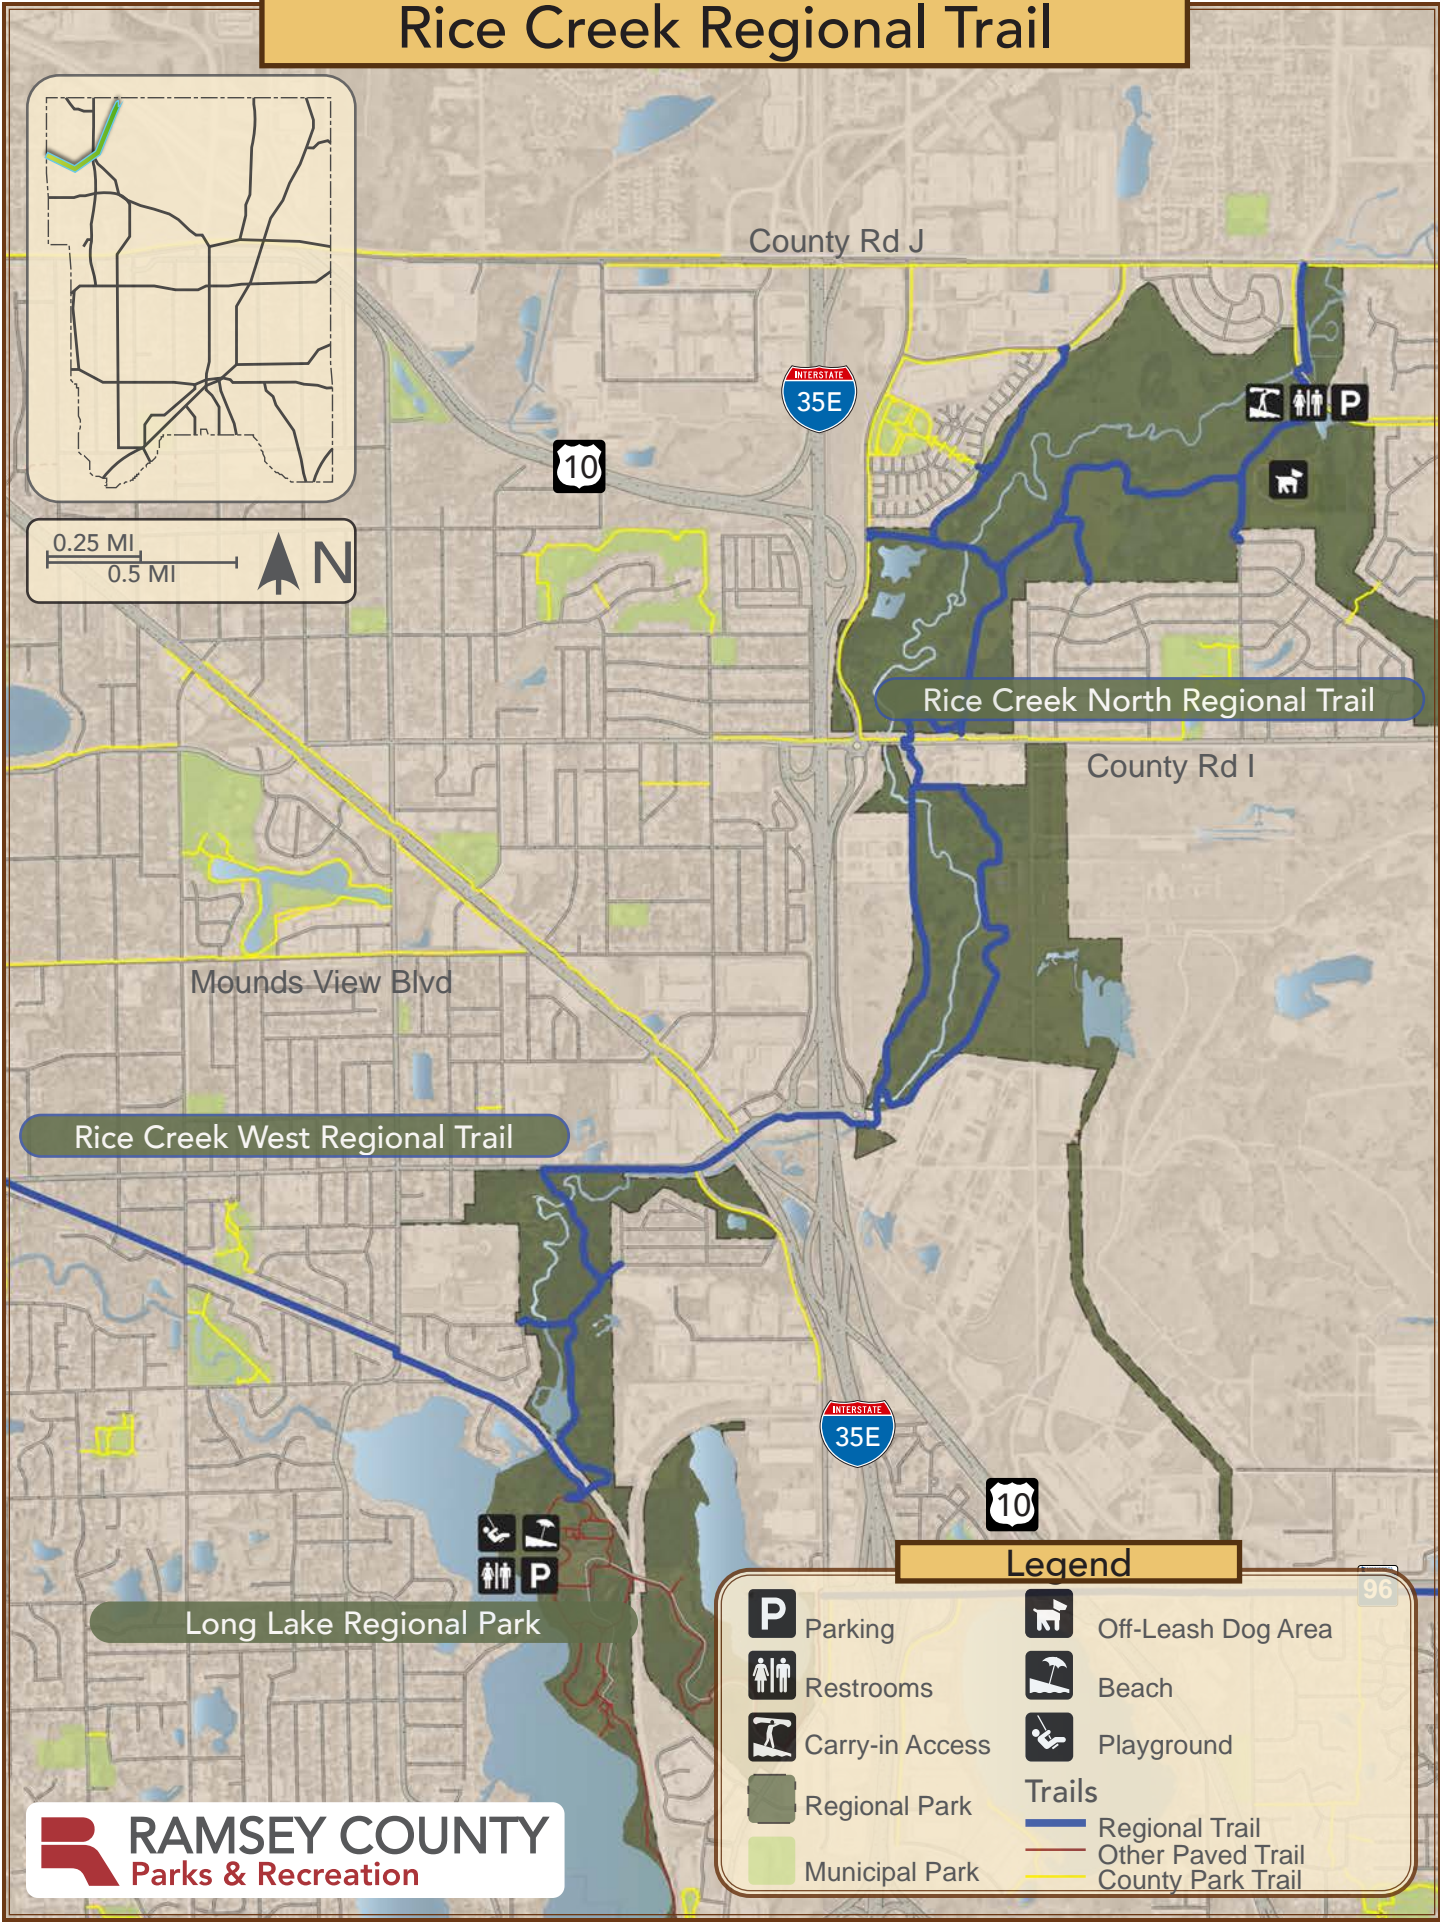

# Rice Creek Regional Trail

Rice Creek North Regional Trail

Rice Creek West Regional Trail

Long Lake Regional Park

## Legend

- |                 |                    |
|-----------------|--------------------|
| Parking         | Off-Leash Dog Area |
| Restrooms       | Beach              |
| Carry-in Access | Playground         |
| Regional Park   | <b>Trails</b>      |
| Municipal Park  | Regional Trail     |
|                 | Other Paved Trail  |
|                 | County Park Trail  |