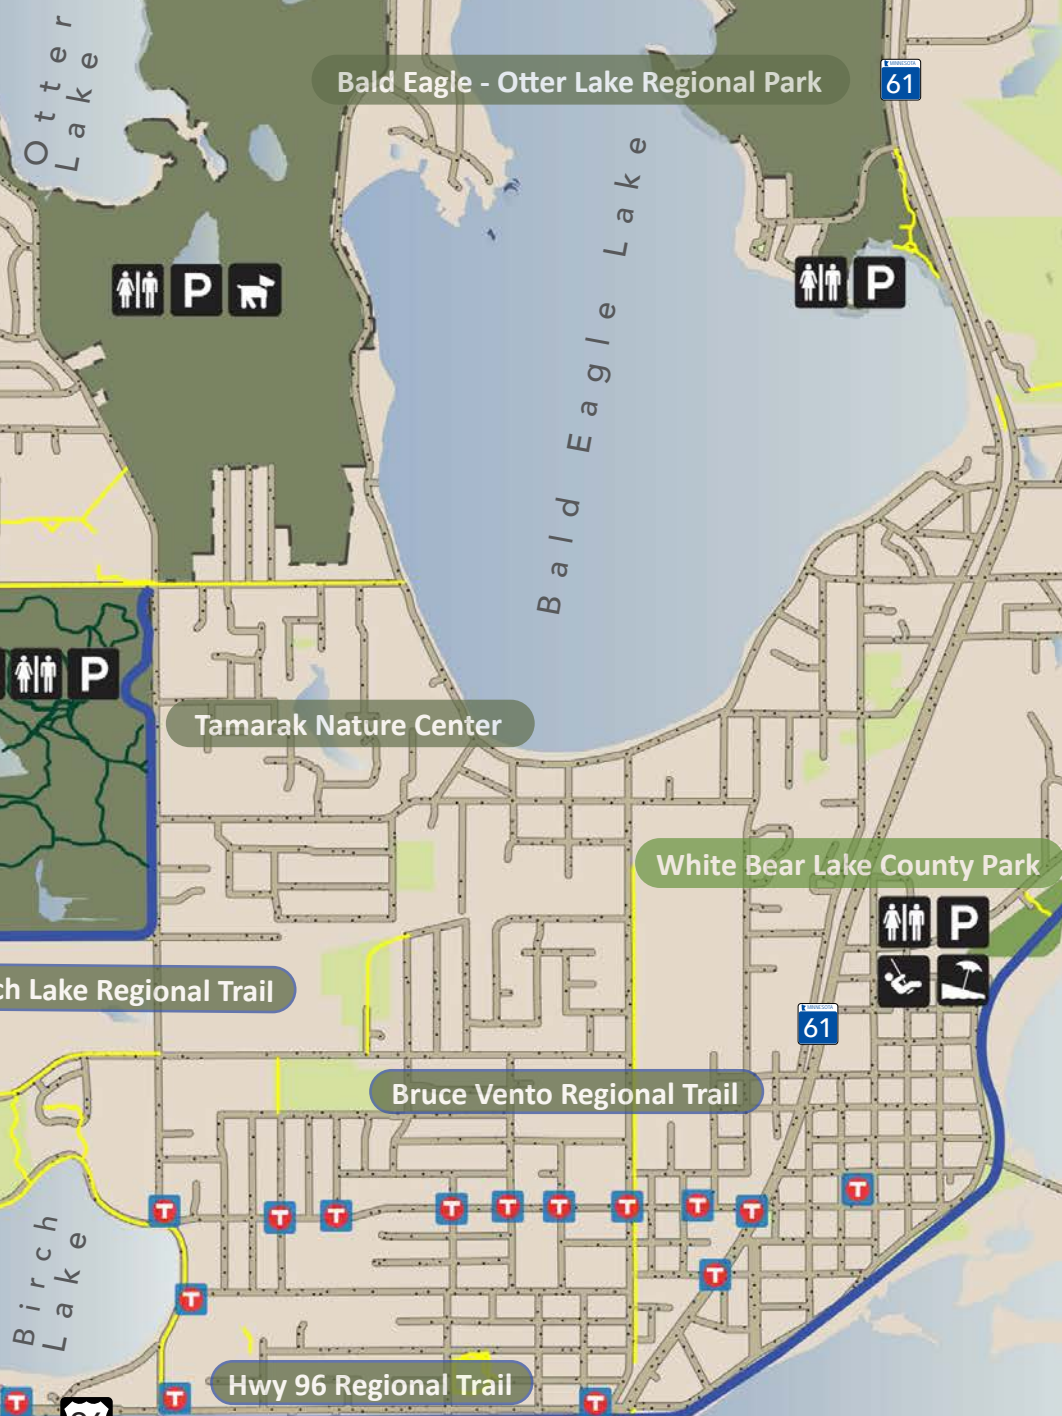

Birch Lake Regional Trail

Bald Eagle - Otter Lake Regional Park

61

Tamarak Nature Center

35E

White Bear Lake County Park

61

Birch Lake Regional Trail

Bruce Vento Regional Trail

Birch Lake

Hwy 96 Regional Trail

96

35E

Legend

- Parking
- Playground
- Beach
- Off-Leash Dog Area
- Restrooms
- Transit Stop
- Regional Park
- County Park
- Municipal Park
- Proposed Regional Trail
- Regional Trail
- Other Paved Trail