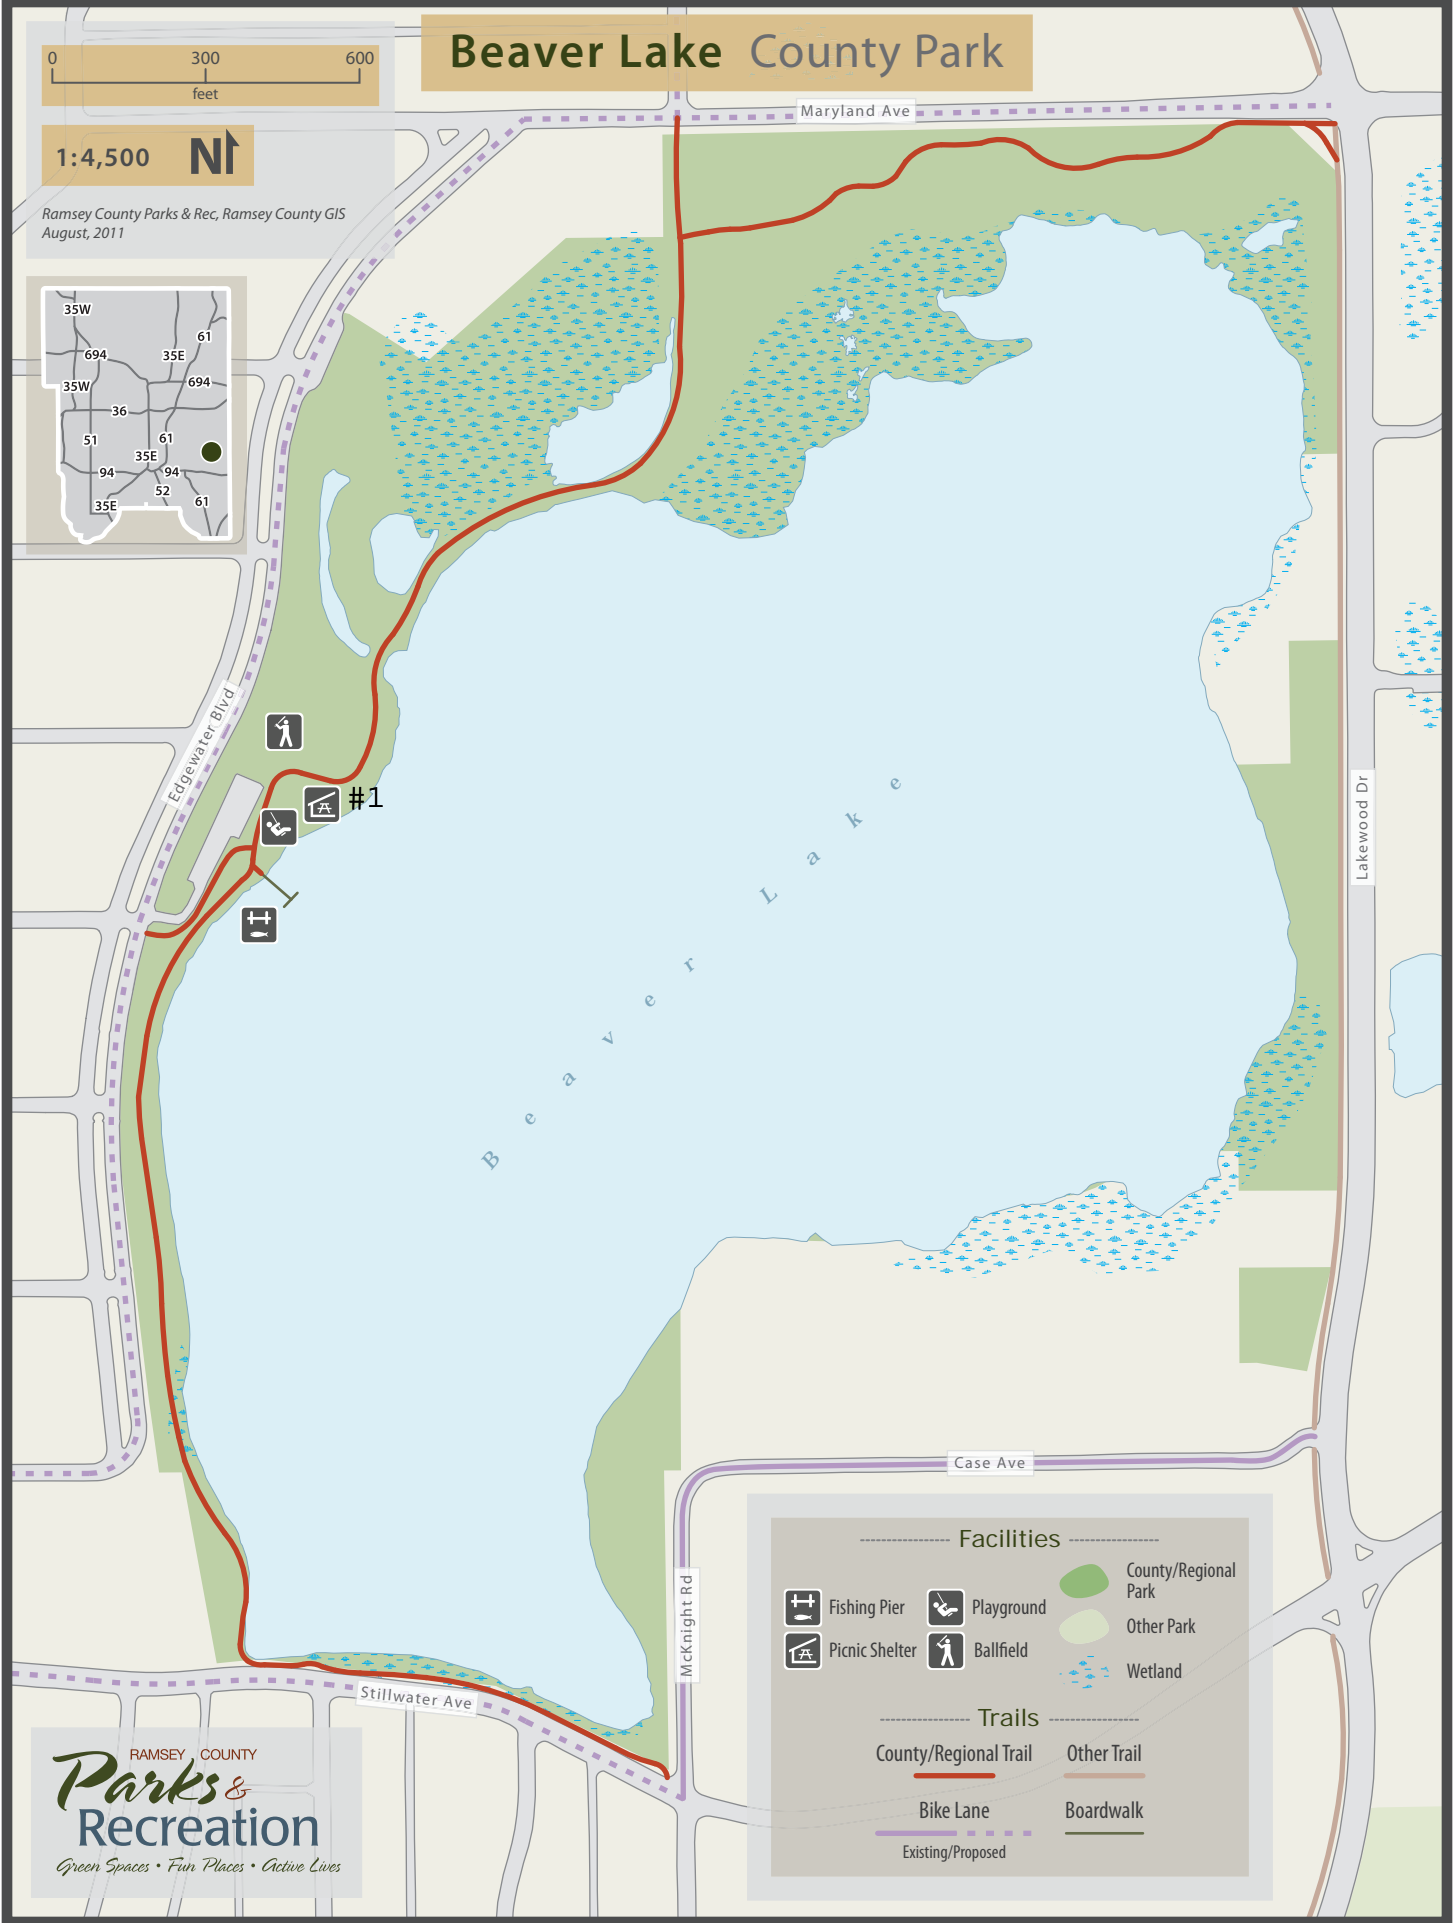

# Beaver Lake County Park

1:4,500

Ramsey County Parks & Rec, Ramsey County GIS  
August, 2011

| Facilities |                       |  |             |
|------------|-----------------------|--|-------------|
|            | Fishing Pier          |  | Playground  |
|            | Picnic Shelter        |  | Ballfield   |
|            | County/Regional Park  |  | Other Park  |
|            | Wetland               |  |             |
| Trails     |                       |  |             |
|            | County/Regional Trail |  | Other Trail |
|            | Bike Lane             |  | Boardwalk   |
|            | Existing/Proposed     |  |             |